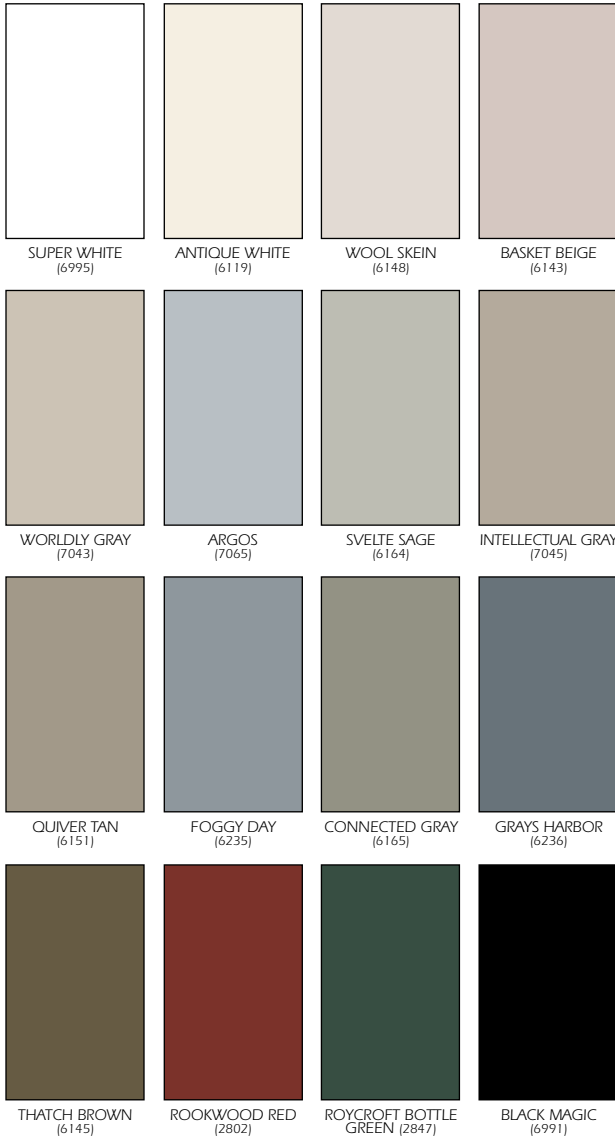

EX-Cel Color Palette

Through a unique bonding process EX-Cel produces the broadest and richest color palette ever offered in cellular PVC. EX-Cel is a full family of moulding, trim, corner, sheet and bead board designed for almost any application.

We retain the right for color variation from these samples. Light source will affect appearance of color.

The EX-Cel family of products includes:

Trim

5/4", 1" & 3/4"
Standard & channel profiles
Smooth or reversible

Corner board

5/4" & 1"
Standard & channel profiles
Smooth & grained

Sheet

5/4", 1", 5/8" & 1/2"
Smooth & grained

Moulding

Multiple shapes and profiles

Bead Board

EX-Cel[®]